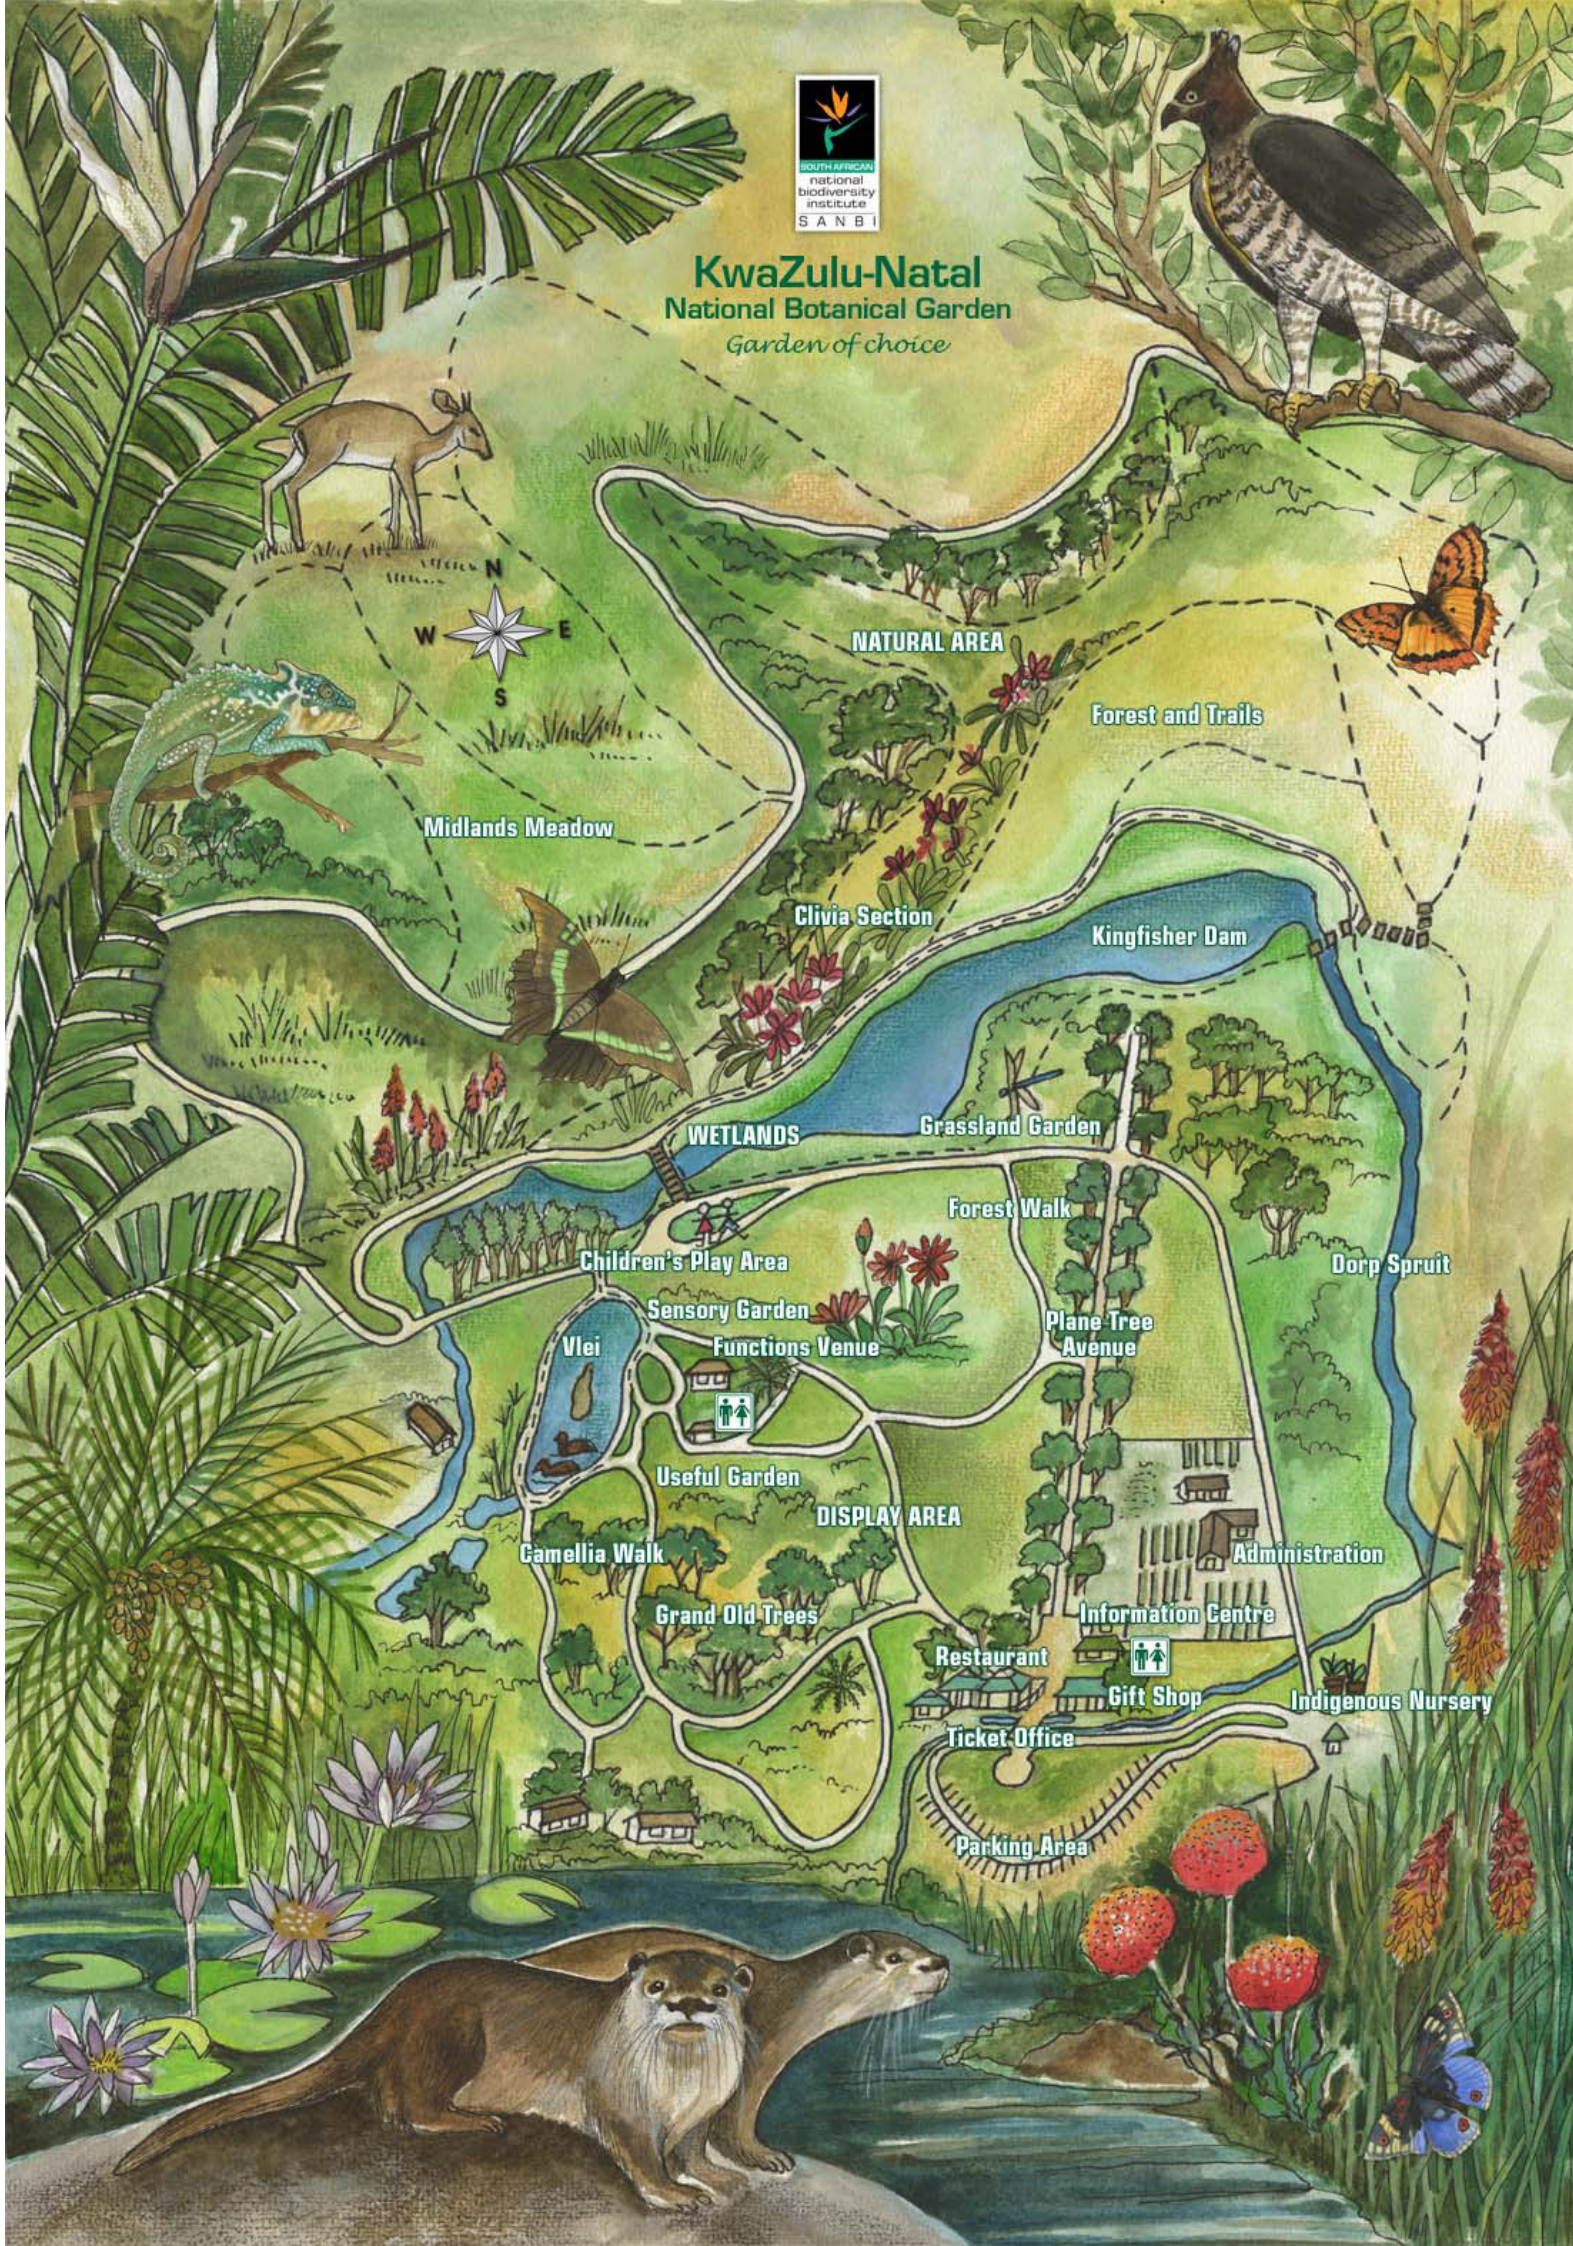

KwaZulu-Natal National Botanical Garden

Garden of choice

NATURAL AREA

Forest and Trails

Midlands Meadow

Clivia Section

Kingfisher Dam

WETLANDS

Grassland Garden

Forest Walk

Children's Play Area

Dorp Spruit

Sensory Garden

Functions Venue

Plane Tree Avenue

Camellia Walk

DISPLAY AREA

Administration

Grand Old Trees

Information Centre

Restaurant

Gift Shop

Indigenous Nursery

Ticket Office

Parking Area