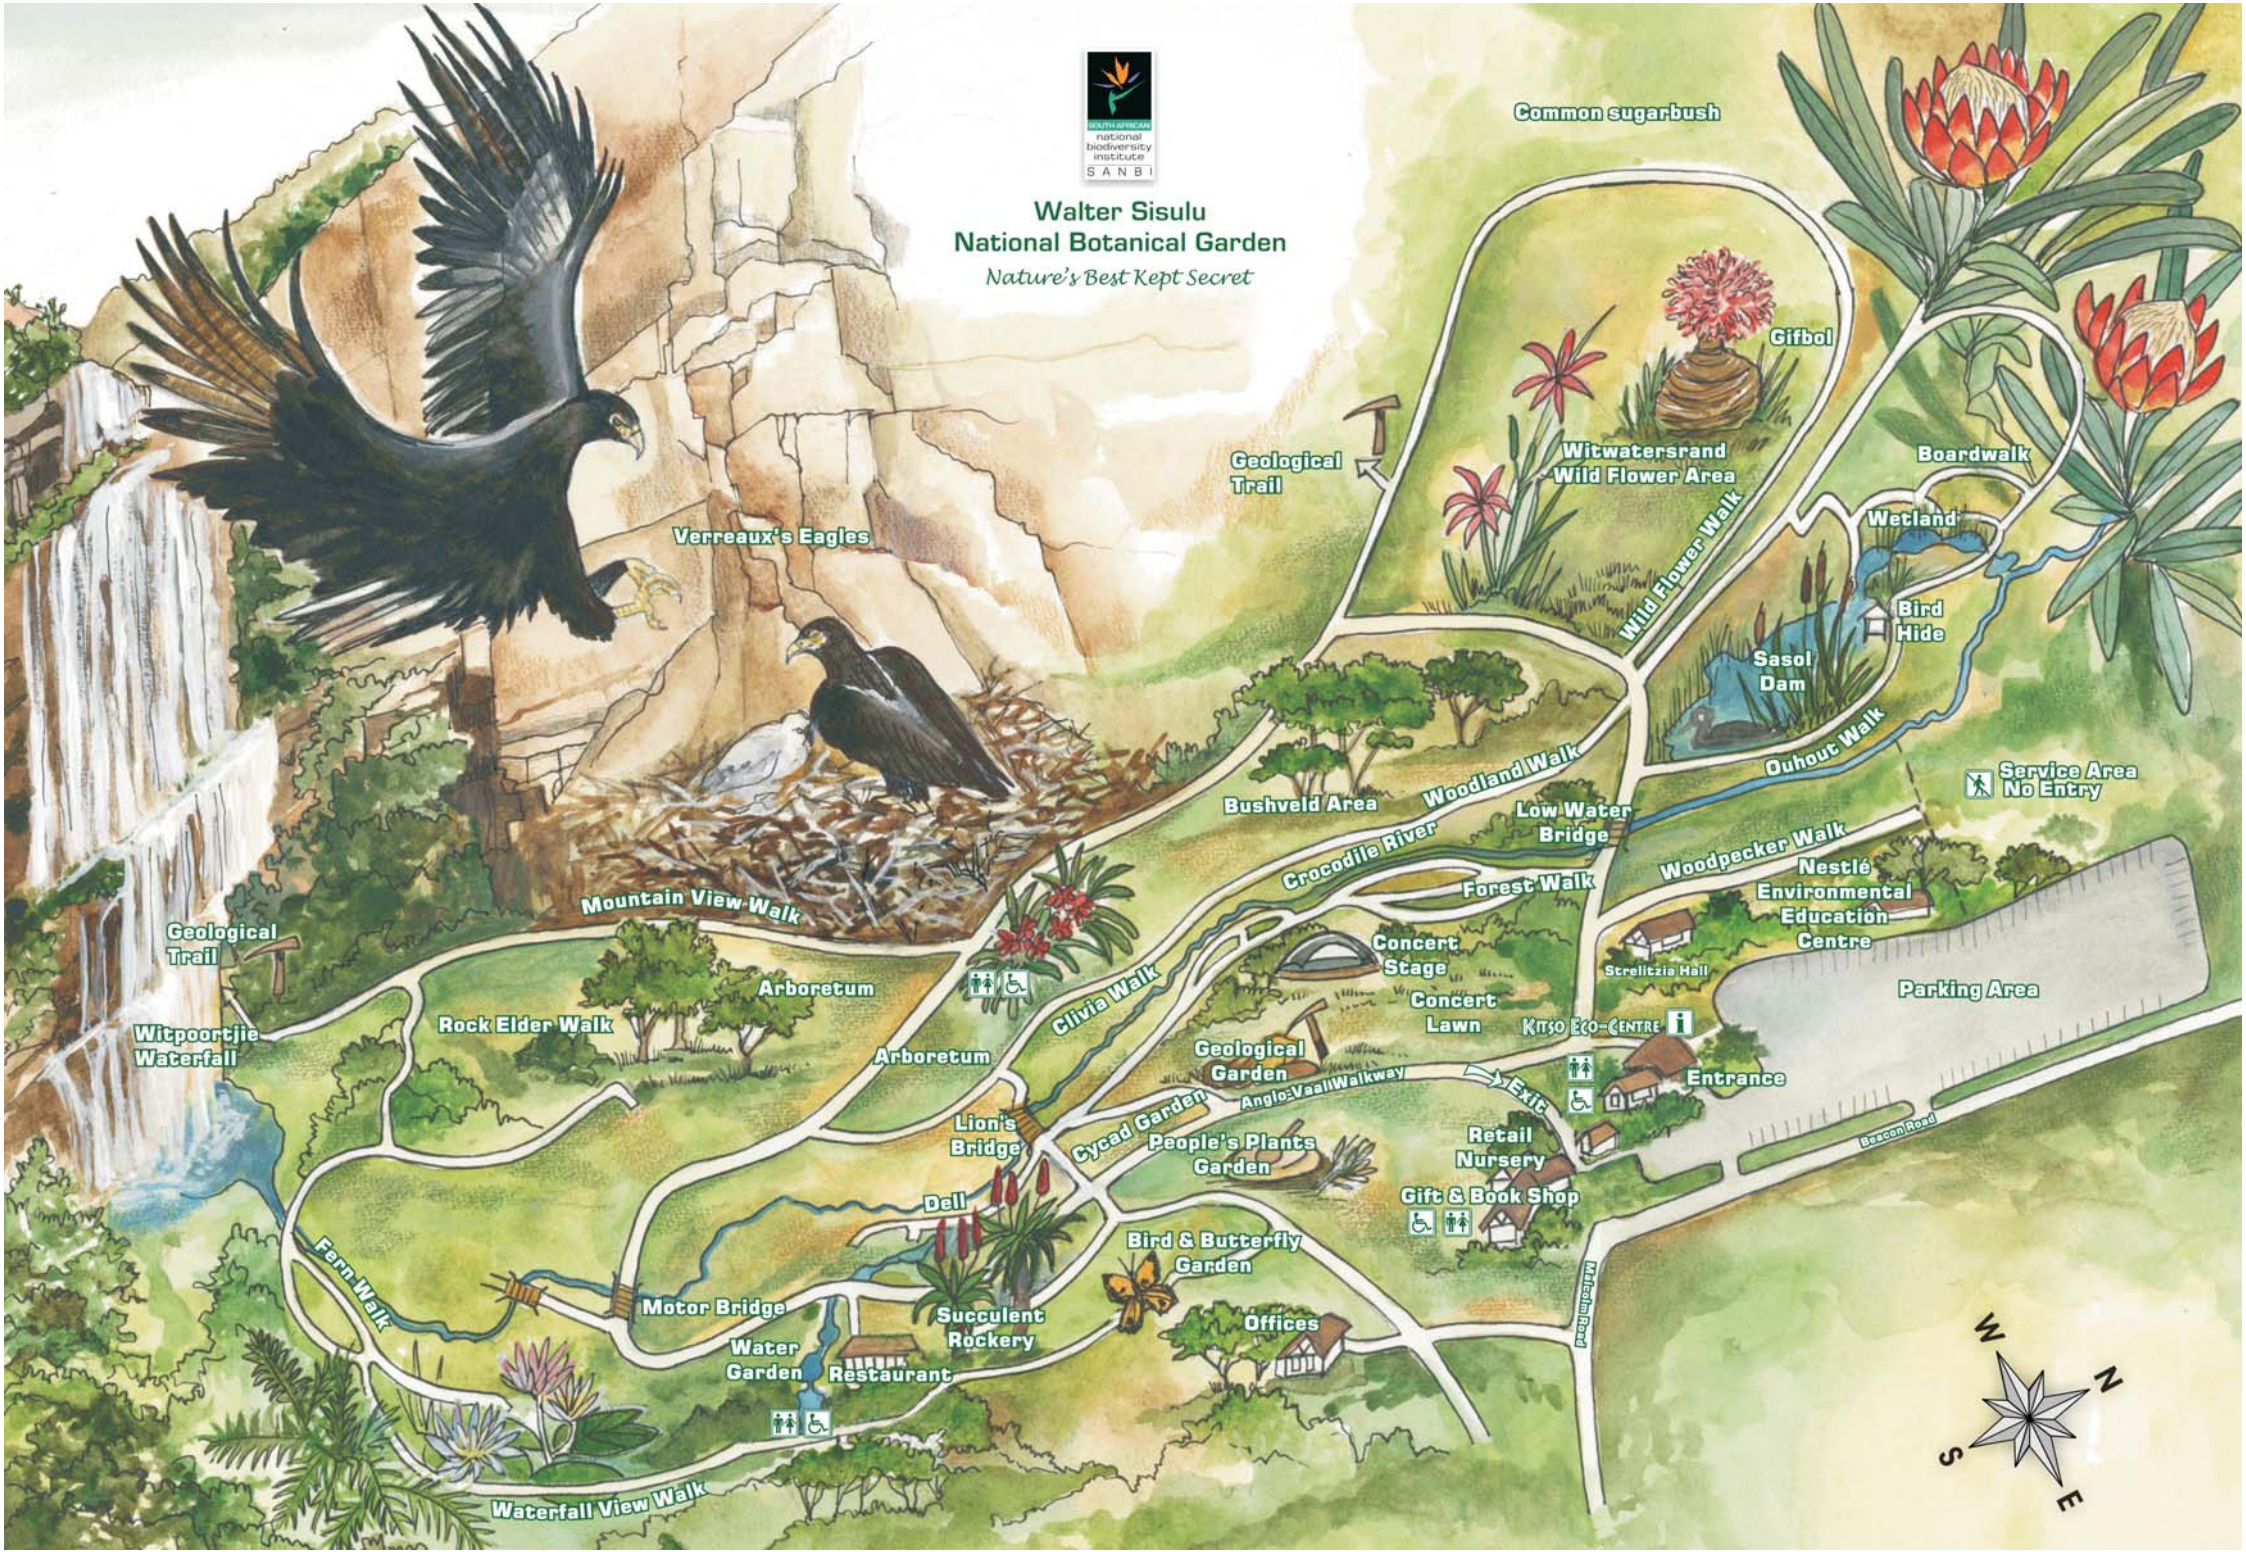

**Walter Sisulu
National Botanical Garden**
Nature's Best Kept Secret

Common sugarbush

Gifbol

Witwatersrand
Wild Flower Area

Boardwalk

Wetland

Bird Hide

Sasol Dam

Ouhout Walk

Service Area
No Entry

Geological
Trail

Bushveld Area

Woodland Walk

Low Water
Bridge

Woodpecker Walk

Nestlé
Environmental
Education
Centre

Parking Area

Verreux's Eagles

Mountain View Walk

Geological
Trail

Rock Elder Walk

Arboretum

Clivia Walk

Concert
Stage

Fern Walk

Motor Bridge

Waterfall View Walk