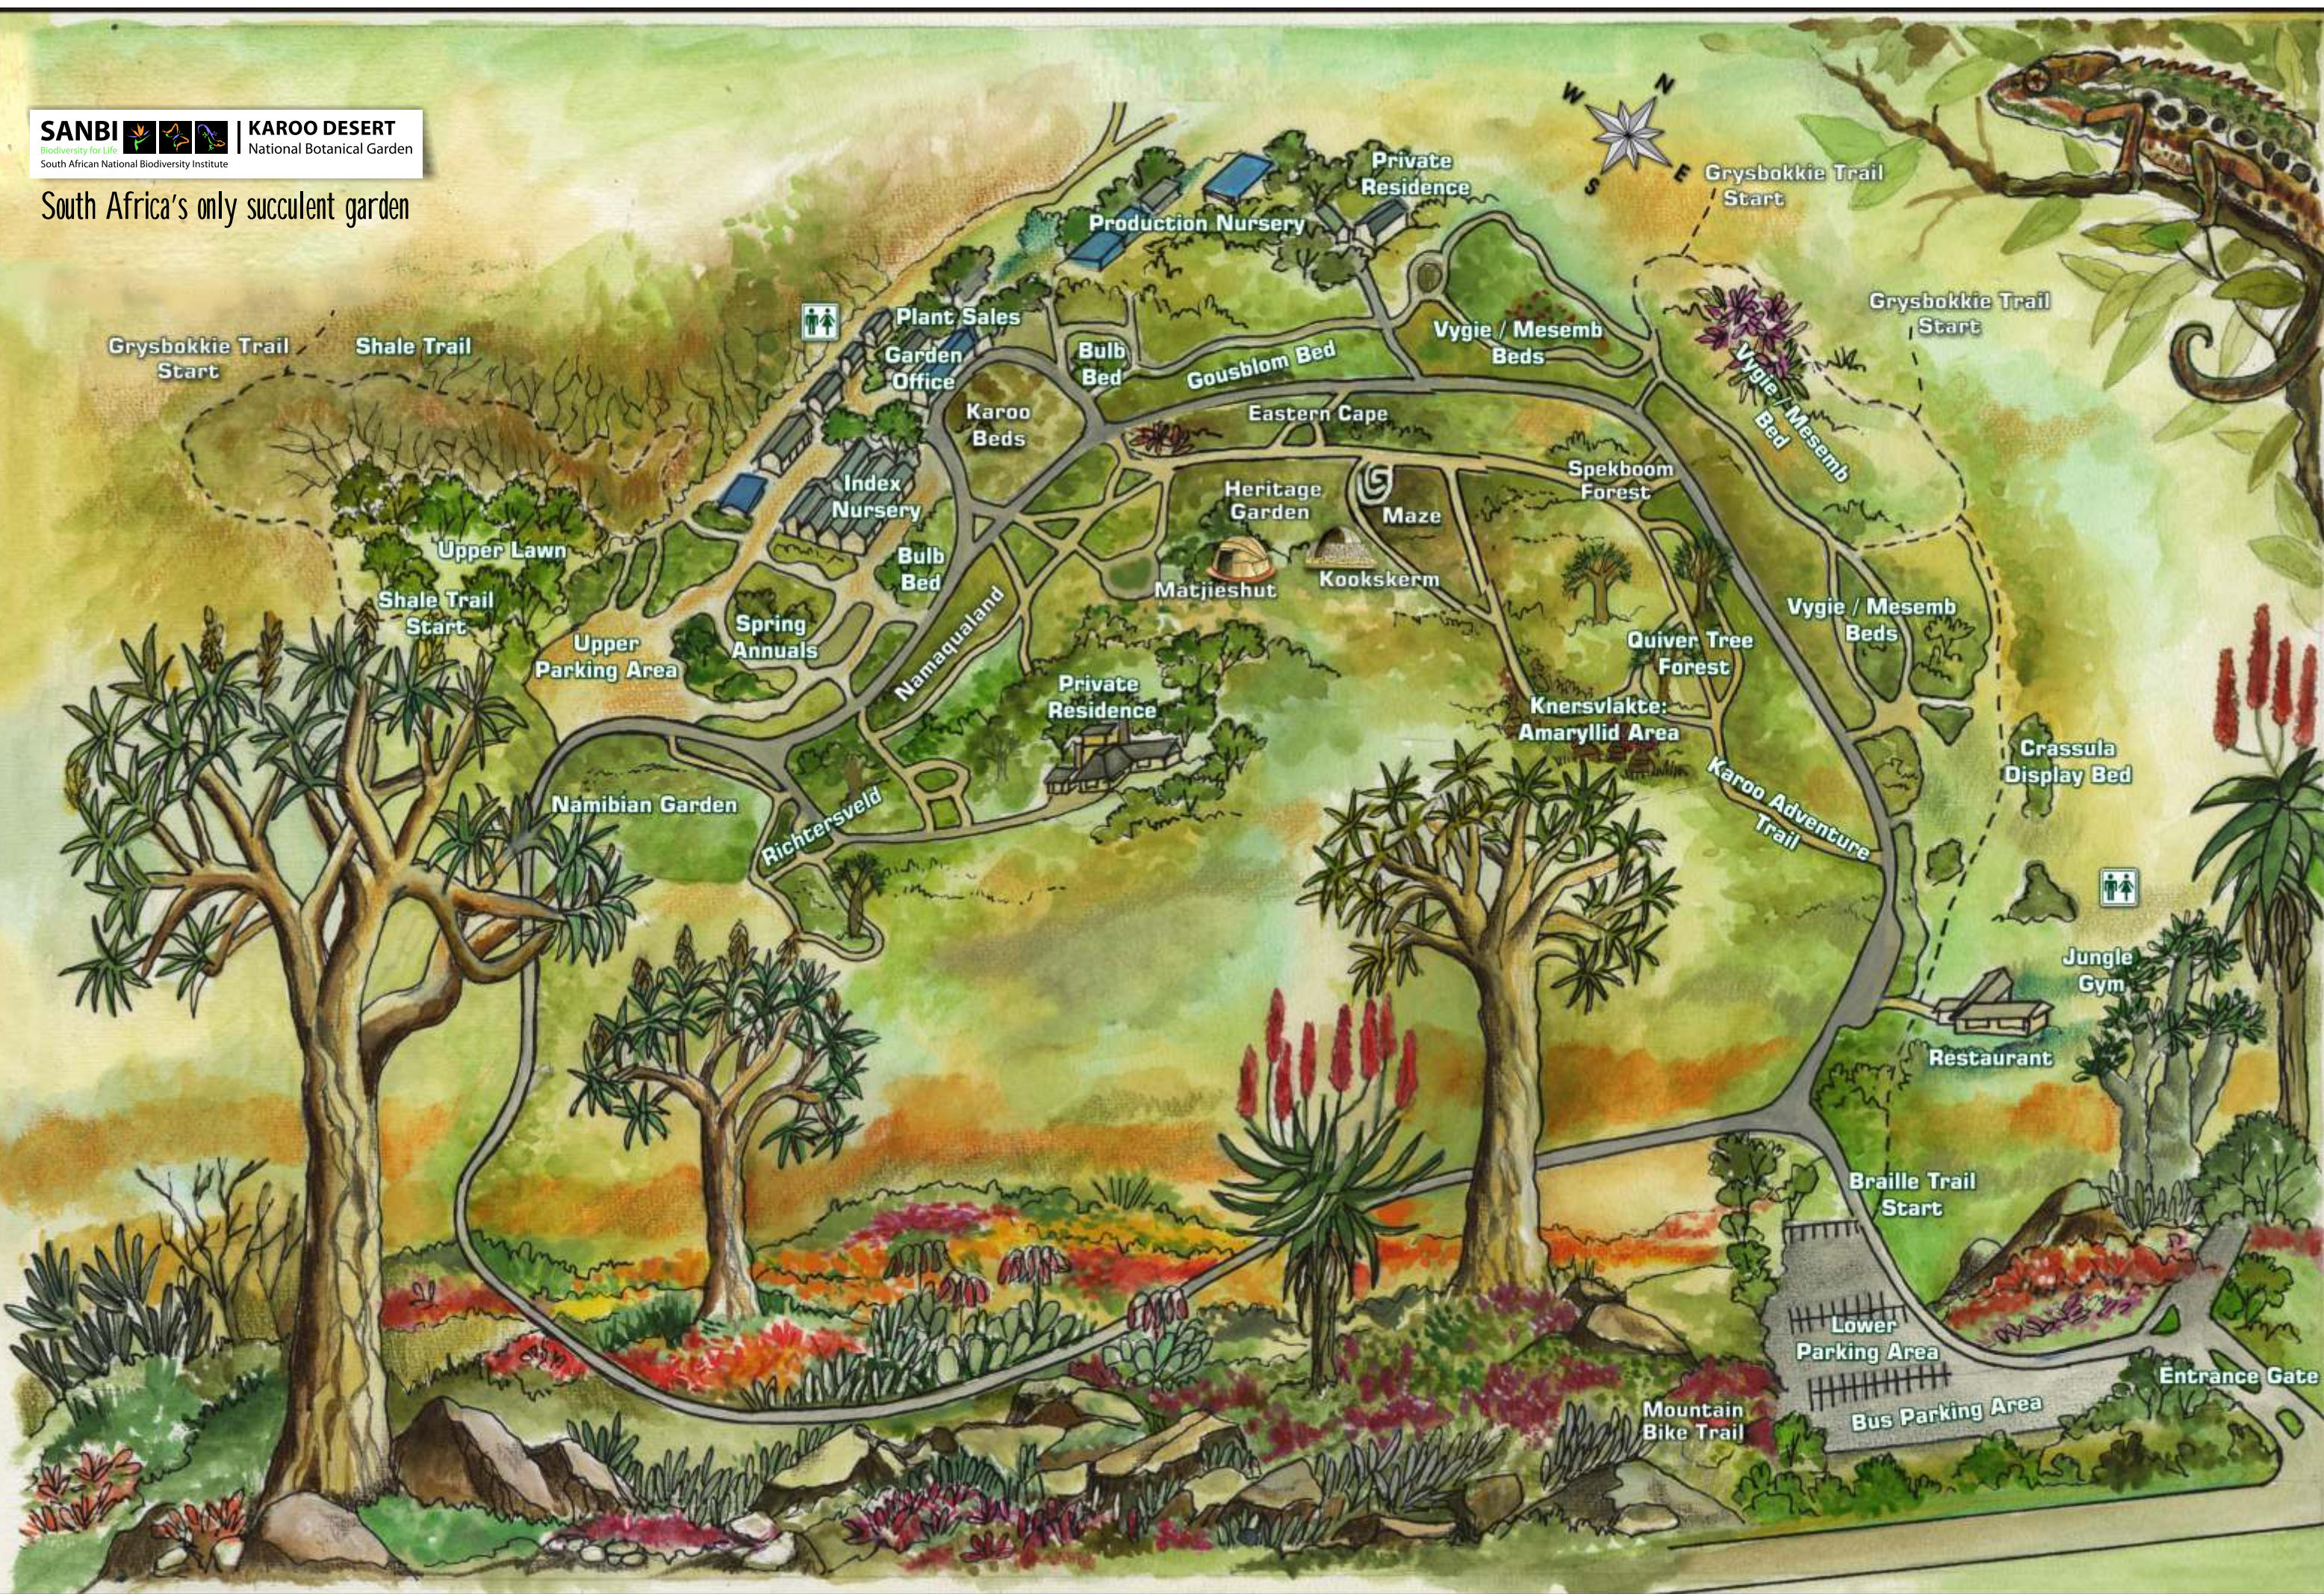

South Africa's only succulent garden

Grysbokkie Trail Start

Shale Trail

Upper Lawn

Shale Trail Start

Upper Parking Area

Namibian Garden

Richtersveld

Kookskerm

Production Nursery

Bulb Bed

Gousblom Bed

Eastern Cape

Private Residence

Vygies / Mesemb Beds

Spekboom Forest

Quiver Tree Forest

Knersvlakte: Amaryllid Area

Karoo Adventure Trail

Grysbokkie Trail Start

Grysbokkie Trail Start

Vygies / Mesemb Beds

Crassula Display Bed

Jungle Gym

Restaurant

Braille Trail Start

Lower Parking Area

Bus Parking Area

Entrance Gate

Mountain Bike Trail