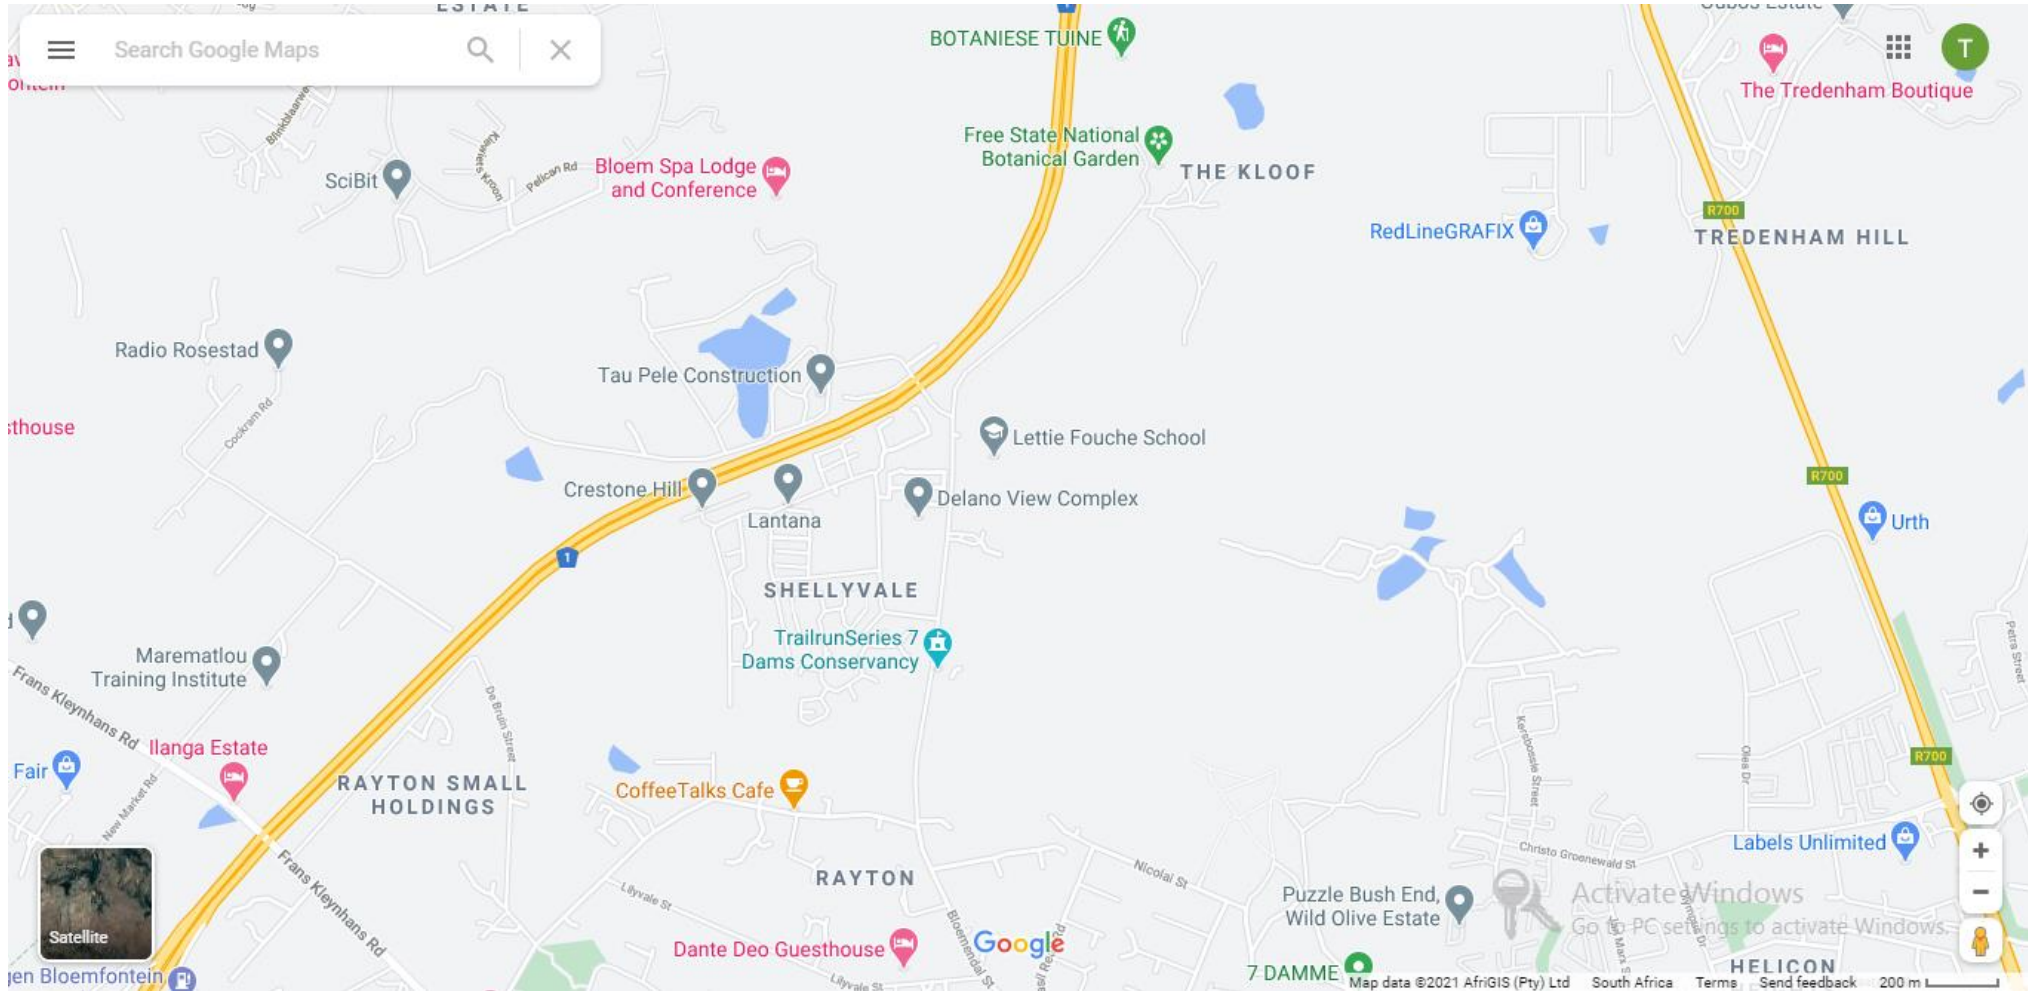

GPS co-ordinates: 29°03'10.7"S 26°12'42.2"E

<https://www.google.com/maps/@-29.0622291,26.2065485,15z>