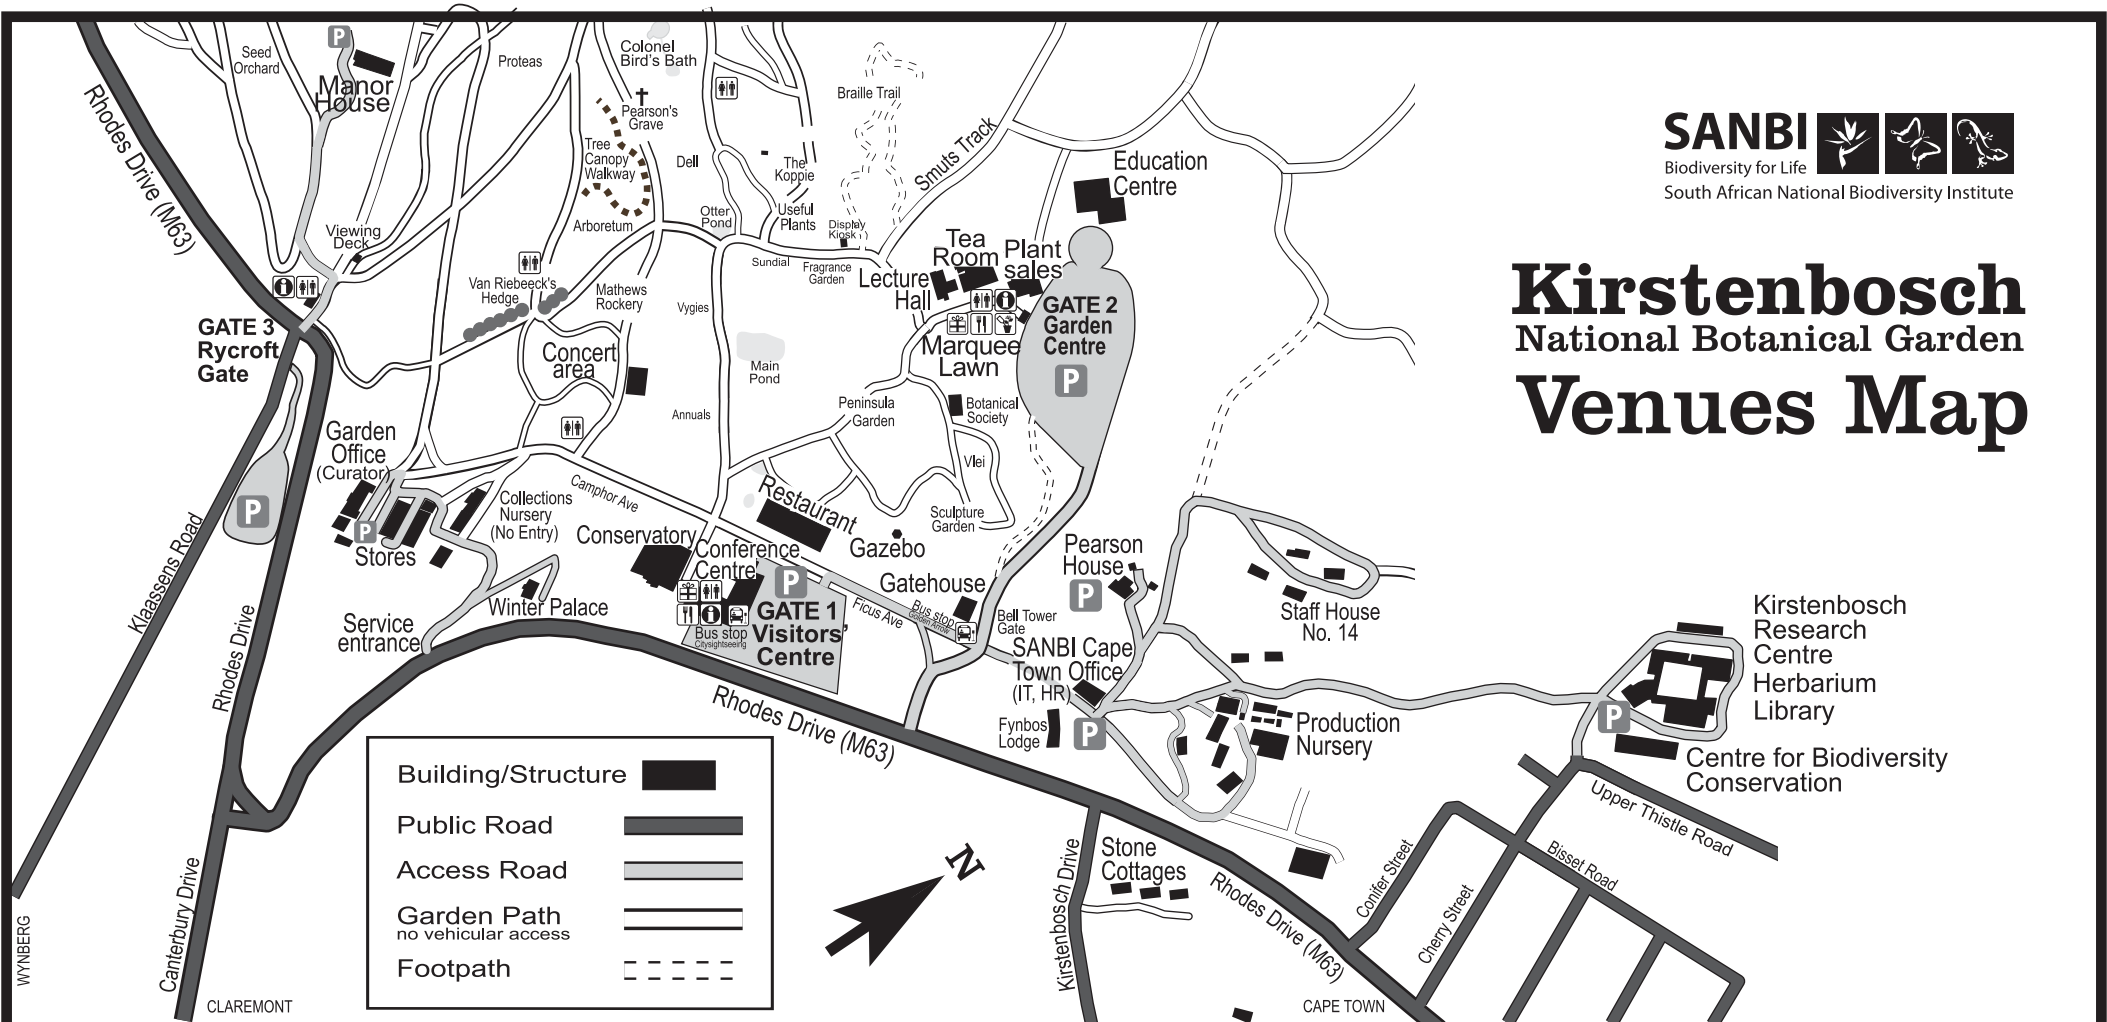

# Kirstenbosch National Botanical Garden Venues Map

## Directions to Kirstenbosch:

**BY CAR:** Kirstenbosch is situated 13 km from Cape Town city centre, and is well signposted on all major roads.

From the city, take De Waal Drive (M3) in the direction of Muizenberg, at the Rhodes Drive (M63) traffic light intersection turn right (west/towards the mountain) and follow the signs to Kirstenbosch.